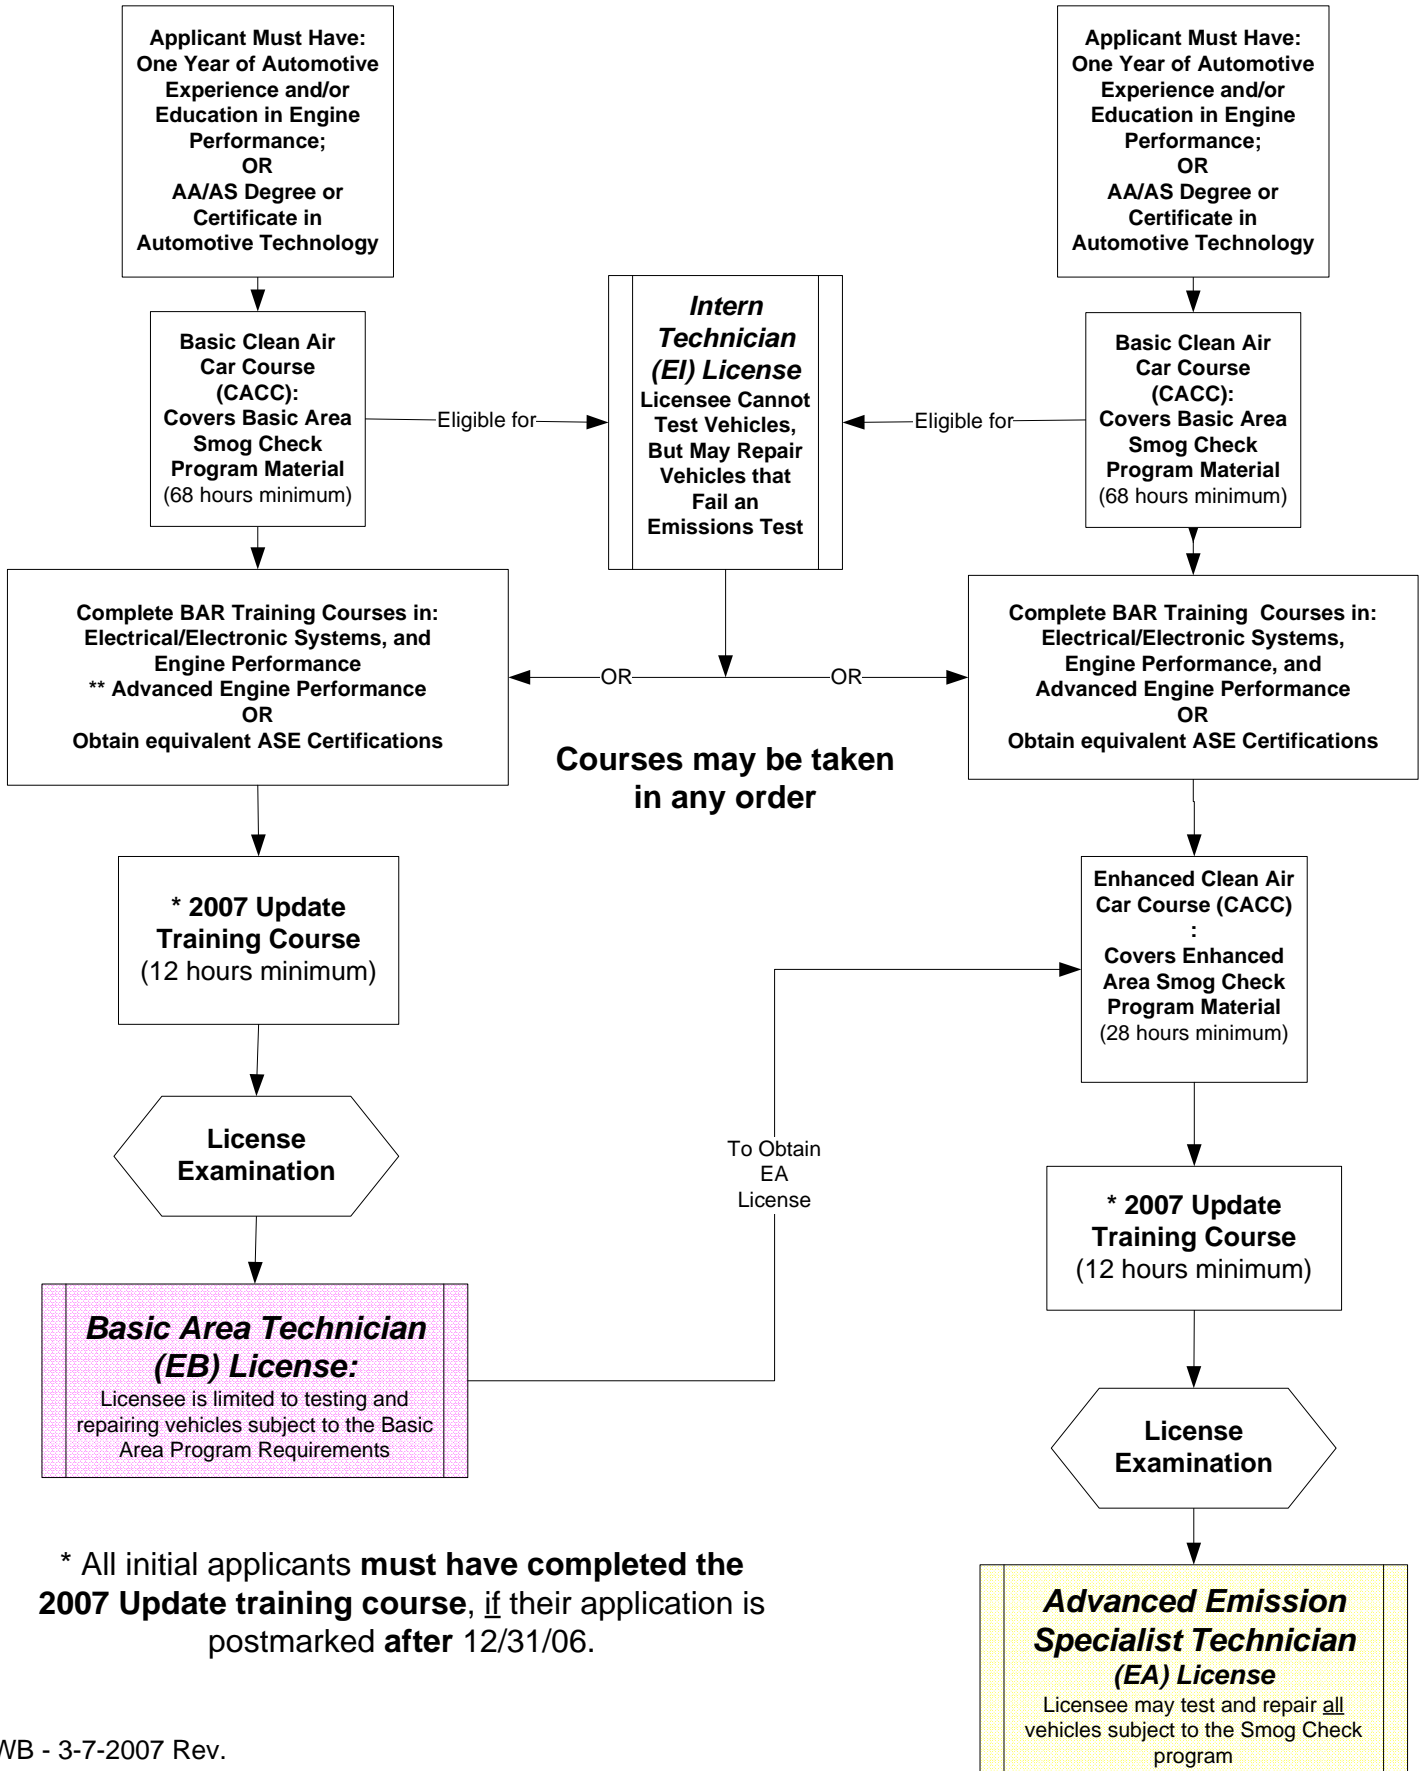

Initial Smog Technician Licensing Requirements

Basic Area (EB) Smog Technician License

Enhanced Area (Advanced - EA) Smog Technician License

* All initial applicants must have completed the 2007 Update training course, if their application is postmarked after 12/31/06.